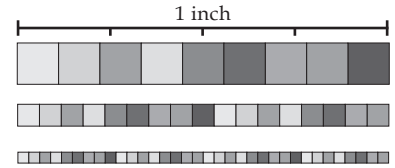

What will you learn in Computer Graphics?

Digital Imaging

TYPES

RESOLUTION

COLOR

Hue - color
Saturation - purity (brightness)
Value - lightness/darkness

CMYK

vs.