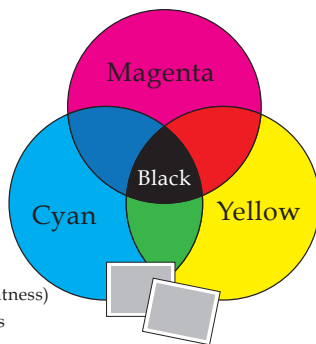

What will you learn in Computer Graphics?

Digital Imaging

TYPES

RESOLUTION

COLOR

Hue - color
Saturation - purity (brightness)
Value - lightness/darkness

CMYK

vs.

RGB

FORMATS

.RAW

.JPG

.GIF

.PNG

shortcuts

PhotoShop

Deselect = Ctrl (Command)+**D**
Add to Selection = hold **Shift**
Subtract from Selection = hold **Alt/Option**
Select from center = hold **Alt/Option**
Select circle or square = hold **Shift**

Resize/Rotate = Ctrl (Command)+**T**